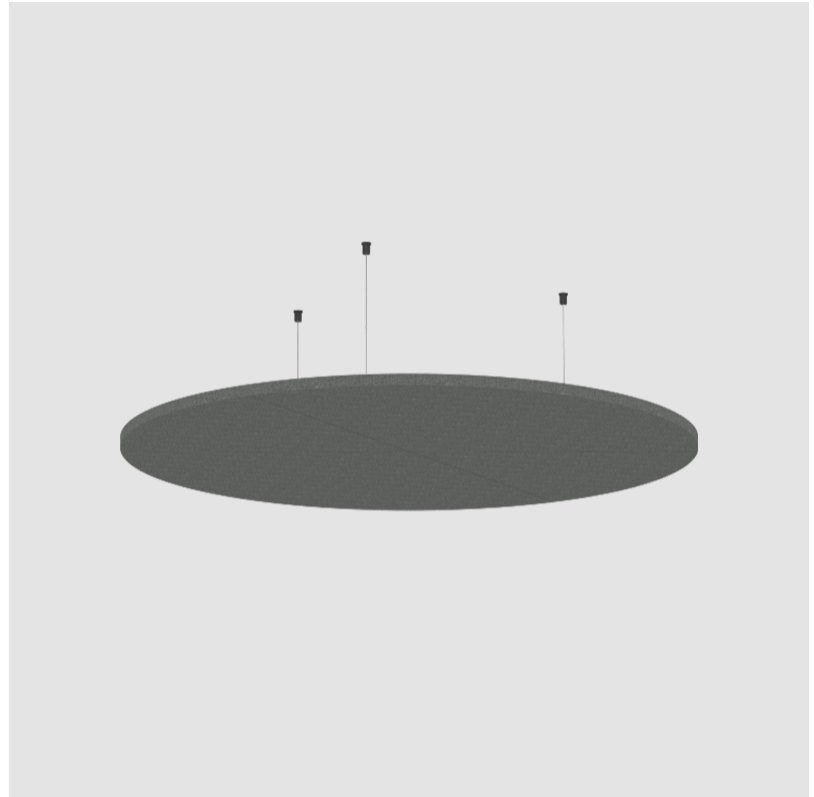

PROJECT
TYPE
SPECIFIER
QUANTITY
DATE

GLORIOUS ACOUSTIC PANEL SUSPENSION

A300703-

base number	Finishes (Diamond)	Finish Options	Cable Length

1. To build a product code in our configurator select the specify button on the base model # product page
2. To build a manual product code on this datasheet choose from the options listed below in blue font and add the suffix to the base model #

GENERAL

Series: Glorious Acoustic Panel
Brand: Prolicht
Division: Architectural
Mounting Type: Suspension
Mounting Location: Ceiling
Subcategory: Acoustic

PHYSICAL

Shape: Round
Diameter (mm): 1250
Diameter (in): 49 3/16
Height (mm): 24
Height (in): 15/16
Fixture Finish: [ANC / ASH / BNA / BTC / BZE / CEL / EGG / EVG / FOG / FOS / FST / FUA / IRI / IRO / KHA / LIC / LIM / MER / MSN / MUS / ONX / PEA / PLU / POL / PPY / RAY / ROY / RST / STE / SWD / TAN / TAU](#)
Holder Finish: [SSR / BKV / CWI / CRY / HAB / LAG / UFT / ITA / RUA / RUR / MIC / FTG / MYG / TWT / LOD / PUS / FRO / FUP / KIA / POP / BLS / SPG / MEY / GOH / GUM / CHC / COM / ABZ / JAG](#)
Fixture Material: Aluminum
Cable Details: [2000mm / 6000mm Transparent Cable](#)

ELECTRICAL

LED

OPTICAL

RATINGS AND CERTIFICATIONS

Certified By: CSA Certified to UL and CSA Standards
IP rating: IP20

Ø1246mm 49 3/16"