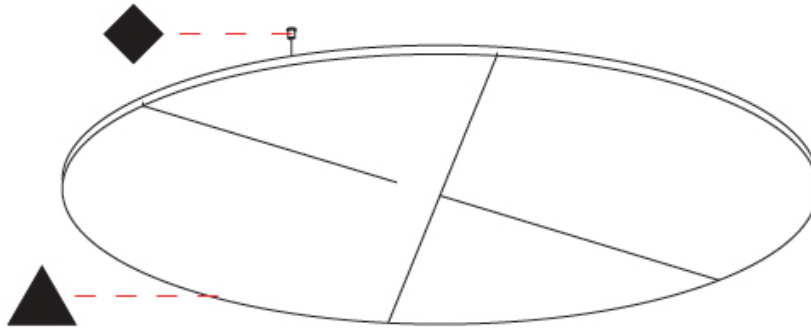

GLORIOUS ACOUSTIC PANEL SUSPENSION

A300705-

PROJECT _____

TYPE _____

SPECIFIER _____

QUANTITY _____

DATE _____